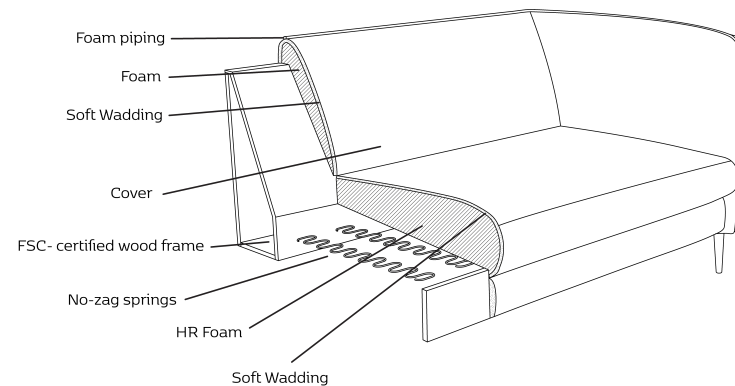

Specifications of Belle

Belle is sculptural, organic and completely irresistible for the eye that love great design. A modern icon with some beautiful unique details. The soft lines and the simple silhouette of the design have references to the very essence of Scandinavian design.

Design elements

10 Combinations
Available in fabric

How to design

1. Choose design 349
2. Choose combination
3. Choose fabric

Dimensions

Construction

FLEXLUX reserves the right to modify or delete prices, products and product specifications without any prior notice. FLEXLUX has no liability for any errors or omissions in the materials. All weights and measures shown are best approximations. Seams and stitching can vary from fabric to leather.