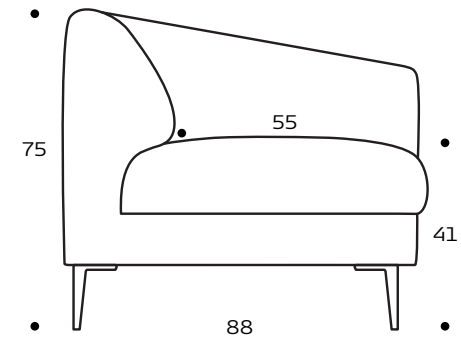

Dimensions