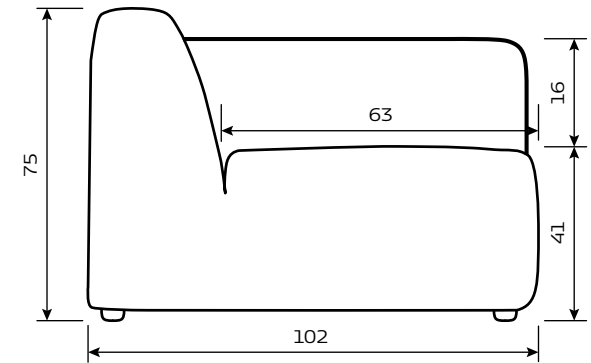

Dimensions