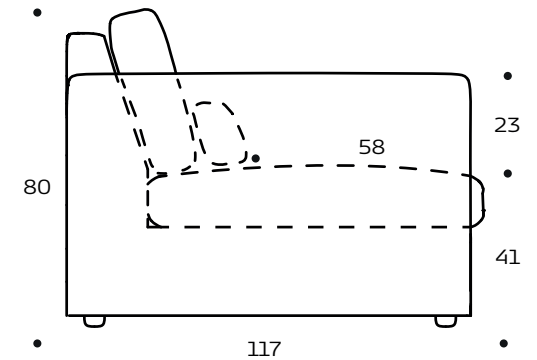

Dimensions