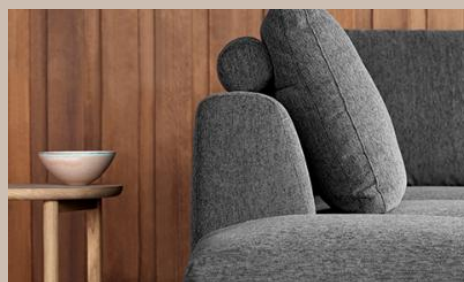

FLEXLUX

Embrace your Space

Sava sofa

Retail price list

Sava sofa

FLEXLUX

Embrace your Space

2.5 seater

Shown combination: 2521

Specifications

Size (WxDxH) cm	97 x 208 x 94
Number of collis	1
CBM collis	1.0761
Weight of collis	

Group	020	040
1	€ 1.169,00	€ 1.139,00
2	€ 1.199,00	€ 1.159,00
3	€ 1.279,00	€ 1.239,00
4	€ 1.349,00	€ 1.319,00
Omaha	-	-
Dakota	-	-
Savoy	-	-
Safari	-	-
Nature	-	-

3 seater

Shown combination: 3221

Specifications

Size (WxDxH) cm	97 x 243 x 94
Number of collis	1
CBM collis	1.2546
Weight of collis	

Group	020	040
1	€ 1.279,00	€ 1.239,00
2	€ 1.309,00	€ 1.269,00
3	€ 1.399,00	€ 1.369,00
4	€ 1.479,00	€ 1.449,00
Omaha	-	-
Dakota	-	-
Savoy	-	-
Safari	-	-
Nature	-	-

2.5 seater + Chaiselong

Shown combination: 0021
Mirrored combination: 0011

Specifications

Size (WxDxH) cm	294 x 166 x 94
Number of collis	2
CBM collis	1.930809
Weight of collis	

Group	020	040
1	€ 2.079,00	€ 1.999,00
2	€ 2.109,00	€ 2.029,00
3	€ 2.249,00	€ 2.179,00
4	€ 2.359,00	€ 2.289,00
Omaha	-	-
Dakota	-	-
Savoy	-	-
Safari	-	-
Nature	-	-

3 seater + Chaiselong

Shown combination: 0041
Mirrored combination: 0031

Specifications

Size (WxDxH) cm	329 x 166 x 94
Number of collis	2
CBM collis	2.109309
Weight of collis	

Group	020	040
1	€ 2.179,00	€ 2.099,00
2	€ 2.209,00	€ 2.129,00
3	€ 2.369,00	€ 2.289,00
4	€ 2.489,00	€ 2.409,00
Omaha	-	-
Dakota	-	-
Savoy	-	-
Safari	-	-
Nature	-	-