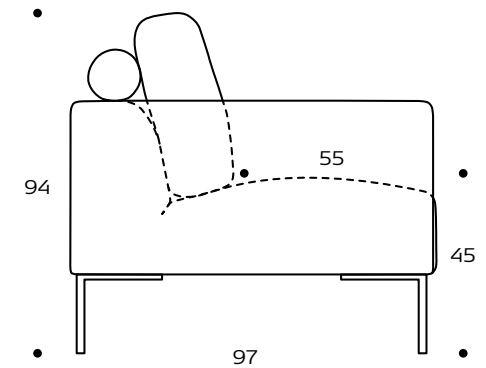

Design elements

14 Combinations
Available in fabric and leather

How to design

1. Choose design 154
2. Choose combination
3. Choose fabric or leather
4. Choose legs

Legs

Brushed Steel 020
H: 21 cm

Black Steel 040
H: 21 cm

Dimensions

Construction