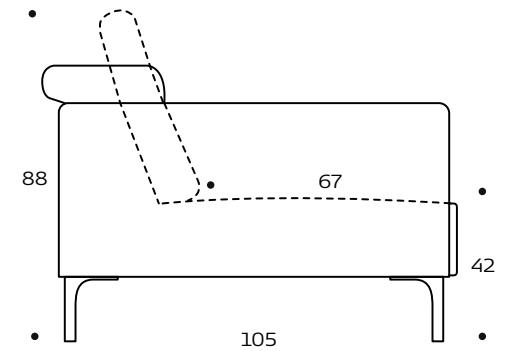

Dimensions