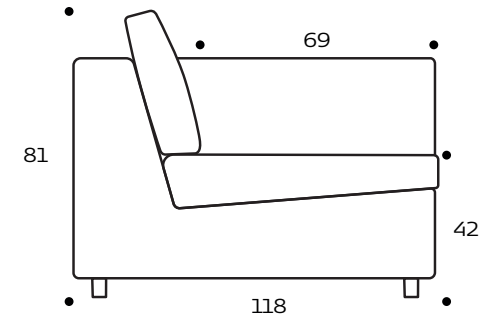

Dimensions