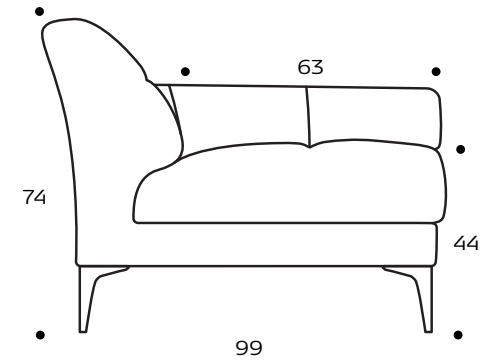

Dimensions