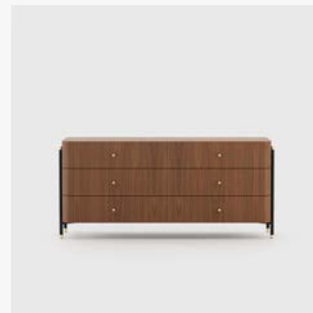

CHEST OF DRAWERS

Page 52