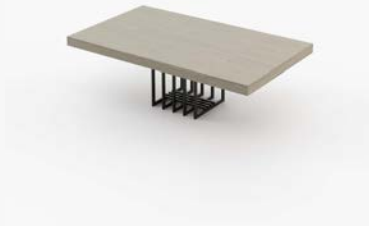

PRESTIGE EXTENDABLE
DINING TABLE

Pictured finishes
Wood and Metal

Dimensions
140 x 140 x 78 cm
55.1 x 55.1 x 30.7 in
LWE: 240 cm / 94.5

PRICE
TYPE A: EUR 3 590.00
TYPE B: EUR 4 191.00