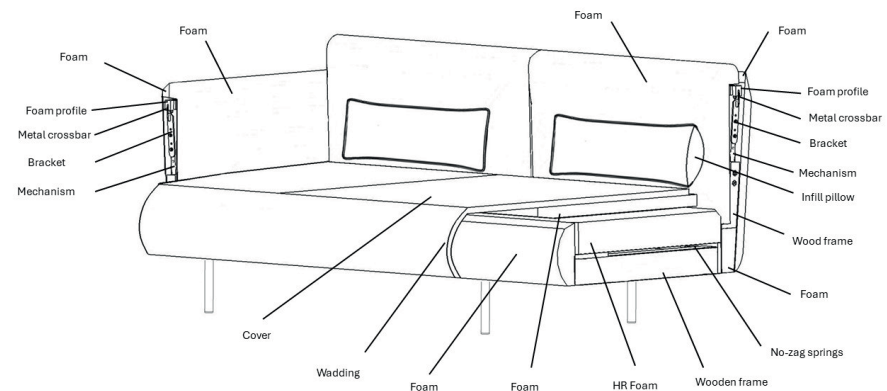

FLEXLUX

Embrace your Space

Cortona sofa

Retail price list

Specifications of Cortona

Flexlux Cortona is a modern lounge sofa with a soft, inviting attitude. The high-quality foam padding in combination with the lumbar cushions, which are included, provides a premium seating comfort. The armrests and backrests have built-in stepless tilt adjustment, so you can adjust it to your mood. If you want to sit straight, lie down a little- or completely is up to you. The sofa can be adjusted to your favorite position.

Design elements

11 combinations
Available in fabric and leather

How to design

1. Choose design 321
2. Choose combination
3. Choose fabric or leather

Construction

FLEXLUX reserves the right to modify or delete prices, products and product specifications without any prior notice. FLEXLUX has no liability for any errors or omissions in the materials. All weights and measures shown are best approximations. Seams and stitching can vary from fabric to leather.