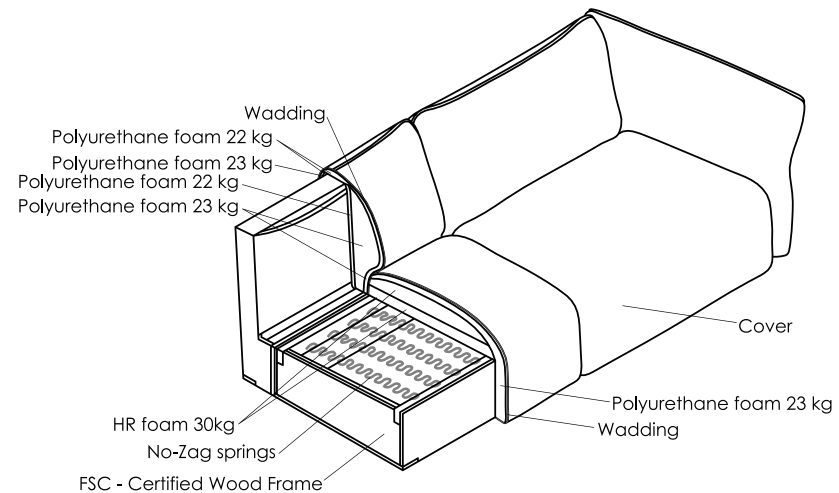

FLEXLUX

Embrace your Space

Melfi sofa

Retail price list

Specifications of Melfi

Flexlux Melfi is a modern lounge sofa series that evokes comfort by fusing rounded sophistication with refined, playful details. Its robust low-profile and cushioned appearance offers a true lounge experience. The pull-in stitching and piping lend the design a lively and exclusive look. Its contemporary aesthetic appeals to the senses and stands out in the modern living space. The series consists of various modules, including ottomans, allowing customised configurations. Due to all-around padding, each module can also stand on its own.

Design elements

Choose a combination or design yourself with the modules.
Available in fabric.

How to design

1. Choose design 384
2. Choose combination/modules
3. Choose fabric

Construction

FLEXLUX reserves the right to modify or delete prices, products and product specifications without any prior notice. FLEXLUX has no liability for any errors or omissions in the materials. All weights and measures shown are best approximations. Seams and stitching can vary from fabric to leather.

Melfi sofa

Flexlux ExWorks Price list

FLEXLUX
Embrace your Space

1 seater

Shown combination: 1111

Specifications

Size (WxDxH) cm	120 x 100 x 80
Number of collis	1
CBM collis	99
Weight of collis	52 kg

Group	Price
1	€ 839,00
2	€ 869,00
3	€ 919,00
4	€ 1.019,00
Omaha	-
Dakota	-
Savoy	-
Safari	-
Nature	-