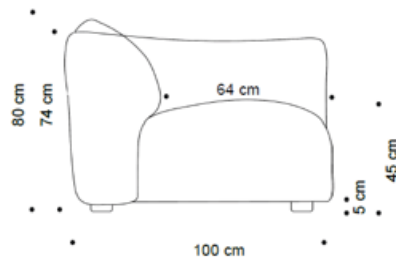

Specifications of Melfi

Flexlux Melfi is a modern lounge sofa series that evokes comfort by fusing rounded sophistication with refined, playful details. Its robust low-profile and cushioned appearance offers a true lounge experience. The pull-in stitching and piping lend the design a lively and exclusive look. Its contemporary aesthetic appeals to the senses and stands out in the modern living space. The series consists of various modules, including ottomans, allowing customised configurations. Due to all-around padding, each module can also stand on its own.

Design elements

Choose a combination or design yourself with the modules.
Available in fabric.

How to design

1. Choose design 384
2. Choose combination/modules
3. Choose fabric